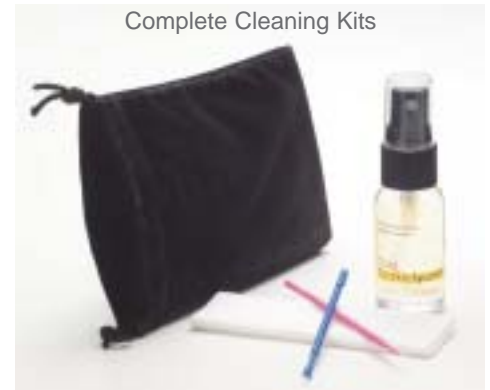

Cleans jewelry in less than 30sec.

Increase metal brilliance.

Extend rhodium coating life.

Safe on gemstones.

Non-Toxic, non-abrasive packaged in a travel safe leak proof bottle.

Loupe clean, never a residue.

The perfect jewelry sale add-on.

Complete Cleaning Kits

Complete Cleaning Kits

Includes your choice of SparkleSparkle cleaner. Two specialized Gem / Setting Cleaning brushes. Lint-free cleaning / polishing cloth. Rich black velvet pouch. Sophisticated, luxury packaging.