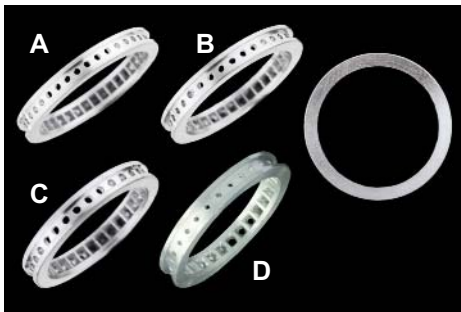

Platinum & 18k Finger Fit

Platinum & 18k Yellow

	Order #	Available	Finger Sizes	Price
A	D6-11003	18k Y	2-5 1/2 when closed	\$547
A	D6-11004	18k Y	5-9 when closed	\$547
A	A6-11003	Platinum	2-5 1/2 when closed	\$1501
A	A6-11004	Platinum	5-9 when closed	\$1501
B	D6-11009	18k Y	2-5 1/2 when closed	\$1094
B	D6-11007	18k Y	5-9 when closed	\$1094
B	A6-11009	Platinum	2-5 1/2 when closed	\$3001
B	A6-11007	Platinum	5-9 when closed	\$3001
C	D6-11014	18k Y	2-5 1/2 when closed	\$683
C	D6-11015	18k Y	5-9 when closed	\$683

PLAT/18K

Platinum Eternity Bands

A: Platinum 2 1/3mm Azured Eternity Band

Stone Sizes .0075-.01ct (1.2-1.3mm)

A6-7311/5	sz 5	39 stones	\$1168
A6-7311/6	sz 6	40 stones	\$1230
A6-7311/7	sz 7	41 stones	\$1246
A6-7311/8	sz 8	42 stones	\$1425

B: Platinum 2 1/2mm Azured Eternity Band

Stone Sizes .0125-.0150ct (1.4-1.5mm)

A6-7312/5	sz 5	36 stones	\$1145
A6-7312/6	sz 6	37 stones	\$1173
A6-7312/7	sz 7	38 stones	\$1189
A6-7312/8	sz 8	39 stones	\$1211

Stone Sizes .0275-.03ct (1.8-2.0mm)

A6-7314/5	sz 5	28 stones	\$1201
A6-7314/6	sz 6	29 stones	\$1213
A6-7314/7	sz 7	30 stones	\$1387

Platinum Tapered Shank Precision Machined

Finger Size 6 Only

A6-2102	7)	.02	.14 TW	\$1042
A6-2103	7)	.03	.21 TW	\$1073
A6-2104	7)	.04	.28 TW	\$1191
A6-2105	7)	.05	.35 TW	\$1457
A6-2106	7)	.06	.42 TW	\$1464
A6-2107	7)	.07	.49 TW	\$1538
A6-2108	7)	.08	.56 TW	\$1556
A6-2109	7)	.09	.63 TW	\$1564
A6-2110	7)	.10	.70 TW	\$1625
A6-2112	7)	.12	.84 TW	\$1708