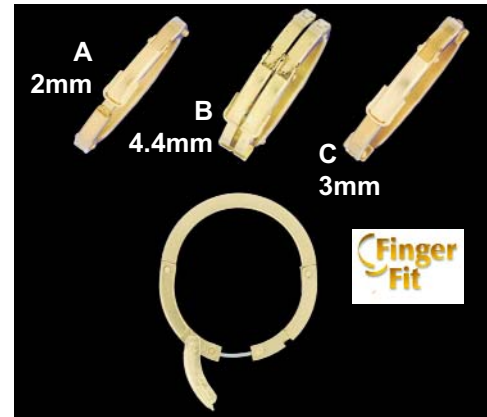

Platinum & 18k Finger Fit

Platinum & 18k Yellow

	Order #	Available	Finger Sizes	Price
A	D6-11003	18k Y	2-5 1/2 when closed	\$547
A	D6-11004	18k Y	5-9 when closed	\$547
A	A6-11003	Platinum	2-5 1/2 when closed	\$1501
A	A6-11004	Platinum	5-9 when closed	\$1501
B	D6-11009	18k Y	2-5 1/2 when closed	\$1094
B	D6-11007	18k Y	5-9 when closed	\$1094
B	A6-11009	Platinum	2-5 1/2 when closed	\$3001
B	A6-11007	Platinum	5-9 when closed	\$3001
C	D6-11014	18k Y	2-5 1/2 when closed	\$683
C	D6-11015	18k Y	5-9 when closed	\$683

PLAT/18K

Platinum Eternity Bands

A: Platinum 2 1/3mm Azured Eternity Band

Stone Sizes .0075-.01ct (1.2-1.3mm)

A6-7311/5	sz 5	39 stones	\$1168
A6-7311/6	sz 6	40 stones	\$1230
A6-7311/7	sz 7	41 stones	\$1246
A6-7311/8	sz 8	42 stones	\$1425

B: Platinum 2 1/2mm Azured Eternity Band

Stone Sizes .0125-.0150ct (1.4-1.5mm)

A6-7312/5	sz 5	36 stones	\$1145
A6-7312/6	sz 6	37 stones	\$1173
A6-7312/7	sz 7	38 stones	\$1189
A6-7312/8	sz 8	39 stones	\$1211

Stone Sizes .0275-.03ct (1.8-2.0mm)

A6-7314/5	sz 5	28 stones	\$1201
A6-7314/6	sz 6	29 stones	\$1213
A6-7314/7	sz 7	30 stones	\$1387

Platinum Tapered Shank Precision Machined

Finger Size 6 Only

A6-2102	7)	.02	.14 TW	\$1042
A6-2103	7)	.03	.21 TW	\$1073
A6-2104	7)	.04	.28 TW	\$1191
A6-2105	7)	.05	.35 TW	\$1457
A6-2106	7)	.06	.42 TW	\$1464
A6-2107	7)	.07	.49 TW	\$1538
A6-2108	7)	.08	.56 TW	\$1556
A6-2109	7)	.09	.63 TW	\$1564
A6-2110	7)	.10	.70 TW	\$1625
A6-2112	7)	.12	.84 TW	\$1708