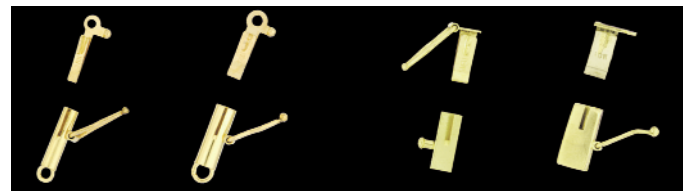

18k Ear Nuts

D999 Ex Large Friction 18k Y/W \$18 Y \$19 W	D1000 Friction 18k Y/W \$12	D995 Friction 18k Y/W \$49 Y \$51 W	D1345 Threaded Use D1211 18k Y \$13	D1347 Threaded Use D1214 18k Y/W \$20
--	---	--	--	--

18k Y Omega Clips

D4351C "U" Shape Top \$41	D4351H Hinge \$34
--	--------------------------------

18k Y/W Ear Components

D1530 Small Satin Finish \$86 Y \$91 W	D1531 Medium Satin Finish \$135 Y \$138 W	D1532 Large Satin Finish \$217 Y \$221 W	D1540 Small Twist \$112 Y \$127 W	D1541 Large Twist \$172 Y \$182 W
---	--	---	---	---

18k Y Spring & Jump Rings

D15404 Spring Ring 5mm 18k Y \$8.50	D079 18k Y Jump Ring 21GA 3.5m OD, 2mm ID \$6	D108 18k Y Jump Ring 21GA 4.4m OD, 2.75m ID \$7.50
--	--	---

18k Y Clasps

D3513 2mm \$55 Replacement Tongue D3513T	D3514 3mm \$68 Replacement Tongue D3514T	D3532 3mm \$67	D3542 4mm \$98
---	---	-----------------------------	-----------------------------

18k Lobster Clasps

D4516	D4518	D4520	D4522
8.5mm	10mm	11mm	13.5mm
18k Y/W	18k Y	18k Y	18k Y
\$31 Y	\$49	\$73	\$118
\$32 W			

18k Y Heart Clasps

D4528	D4529
Large	Small
\$158	\$108

18k Y Lobster Clasps

D4507	D4509
8.5mm	13mm
\$35	\$71